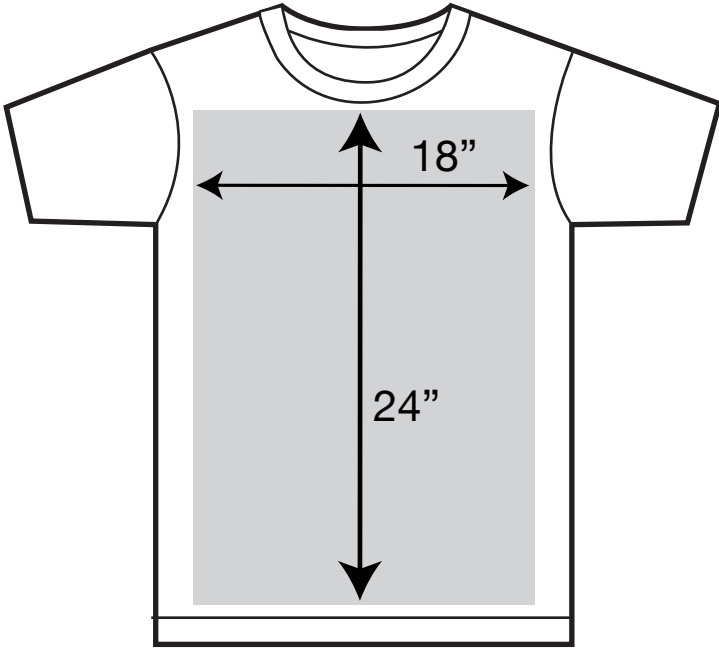

Print sizes available

Womens

Printable area

Standard

(35.6cm x 44.4cm)

Oversized

(38.1cm x 53.3cm)

Sleeves

Short sleeve

Long sleeve

Print sizes available

Mens

Printable area

Standard

(45.7cm x 61cm)

Oversized

(50.8cm, 45.7cm x 71.1cm)

AOP

(All over print)

(76.2cm, 50.8cm x 76.2cm)

(94cm, 50.8cm x 58.4cm)

Print sizes available

Panel printing

Printable area

(76.2cm x 94cm)