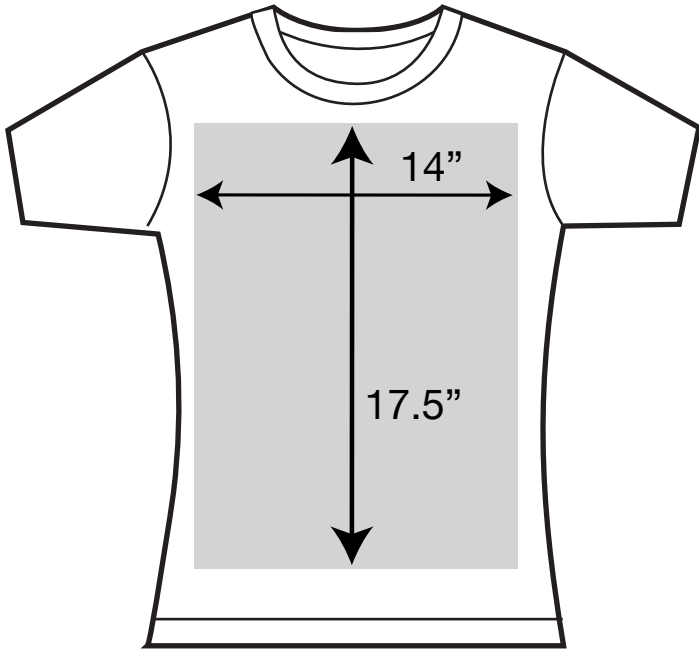

Print sizes available

Womens

Printable area

Standard

(35.6cm x 44.4cm)

Oversized

(38.1cm x 53.3cm)

Sleeves

Short sleeve

Long sleeve

Print sizes available

Mens

Printable area

Standard

(45.7cm x 61cm)

Oversized

(50.8cm, 45.7cm x 71.1cm)

AOP

(All over print)

(76.2cm, 50.8cm x 76.2cm)

(94cm, 50.8cm x 58.4cm)

Print sizes available

Panel printing

Printable area

(76.2cm x 94cm)