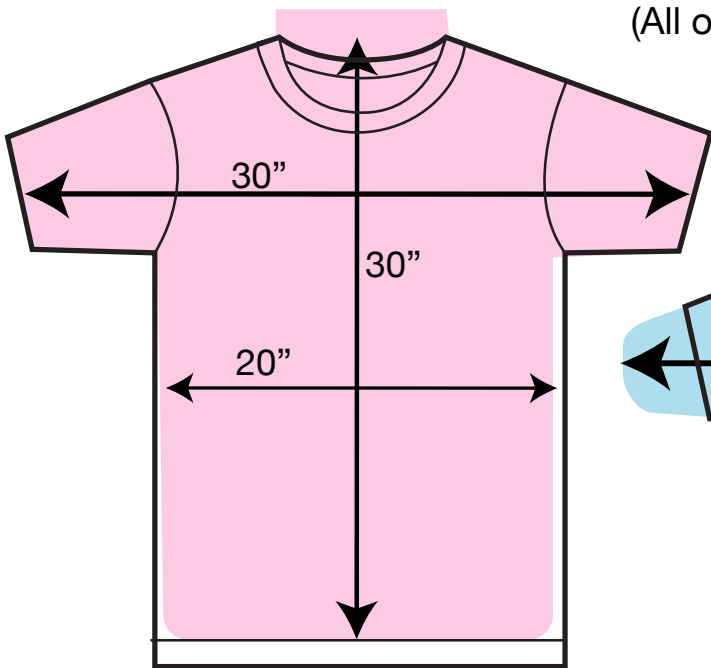

Print sizes available

Womens

Printable area

Standard

(35.6cm x 44.4cm)

Oversized

(38.1cm x 53.3cm)

Sleeves

Short sleeve

Long sleeve

Print sizes available

Mens

Printable area

Standard

(45.7cm x 61cm)

Oversized

(50.8cm, 45.7cm x 71.1cm)

AOP

(All over print)

(76.2cm, 50.8cm x 76.2cm)

(94cm, 50.8cm x 58.4cm)

Print sizes available

Panel printing

Printable area

(76.2cm x 94cm)