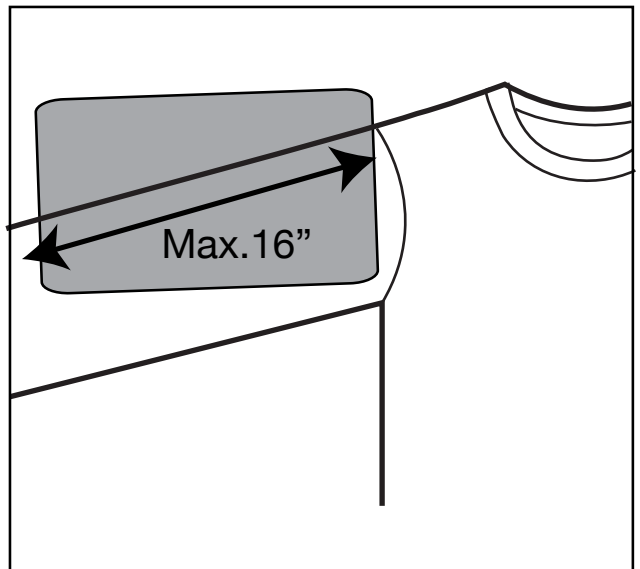

Print sizes available

Womens

Printable area

Standard

(35.6cm x 44.4cm)

Oversized

(38.1cm x 53.3cm)

Sleeves

Short sleeve

Long sleeve

Print sizes available

Mens

Printable area

Standard

(45.7cm x 61cm)

Oversized

(50.8cm, 45.7cm x 71.1cm)

AOP

(All over print)

(76.2cm, 50.8cm x 76.2cm)

(94cm, 50.8cm x 58.4cm)

Print sizes available

Panel printing

Printable area

(76.2cm x 94cm)