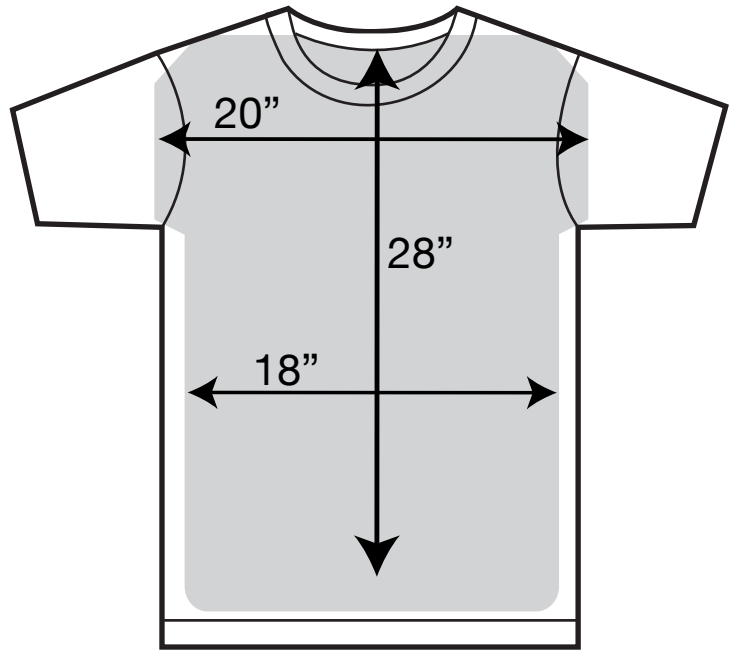

Print sizes available

Womens

Printable area

Standard

(35.6cm x 44.4cm)

Oversized

(38.1cm x 53.3cm)

Sleeves

Short sleeve

Long sleeve

Print sizes available

Mens

Printable area

Standard

(45.7cm x 61cm)

Oversized

(50.8cm, 45.7cm x 71.1cm)

AOP

(All over print)

(76.2cm, 50.8cm x 76.2cm)

(94cm, 50.8cm x 58.4cm)

Print sizes available

Panel printing

Printable area

(76.2cm x 94cm)