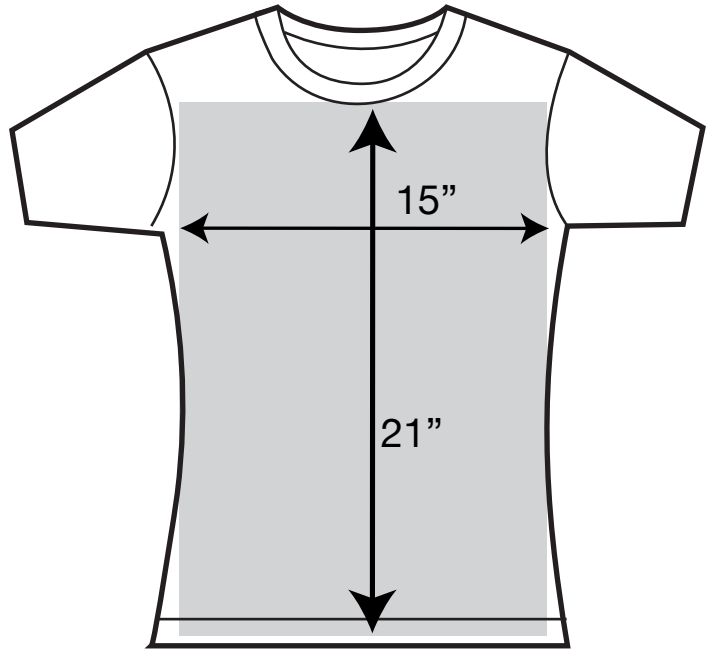

Print sizes available

Womens

Printable area

Standard

(35.6cm x 44.4cm)

Oversized

(38.1cm x 53.3cm)

Sleeves

Short sleeve

Long sleeve

Print sizes available

Mens

Printable area

Standard

(45.7cm x 61cm)

Oversized

(50.8cm, 45.7cm x 71.1cm)

AOP

(All over print)

(76.2cm, 50.8cm x 76.2cm)

(94cm, 50.8cm x 58.4cm)

Print sizes available

Panel printing

Printable area

(76.2cm x 94cm)