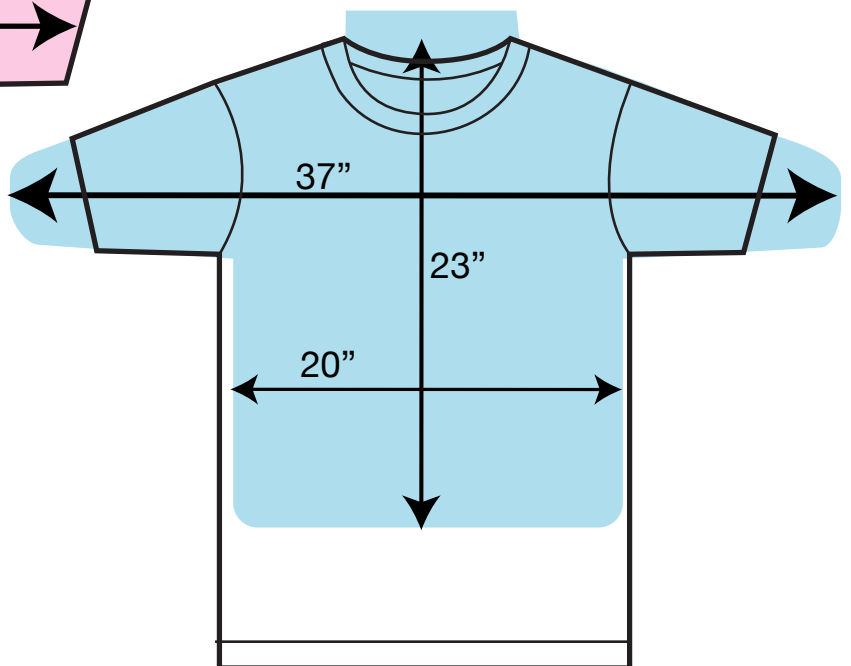

Print sizes available

Womens

Printable area

Standard

(35.6cm x 44.4cm)

Oversized

(38.1cm x 53.3cm)

Sleeves

Short sleeve

Long sleeve

Print sizes available

Mens

Printable area

Standard

(45.7cm x 61cm)

Oversized

(50.8cm, 45.7cm x 71.1cm)

AOP

(All over print)

(76.2cm, 50.8cm x 76.2cm)

(94cm, 50.8cm x 58.4cm)

Print sizes available

Panel printing

Printable area

(76.2cm x 94cm)