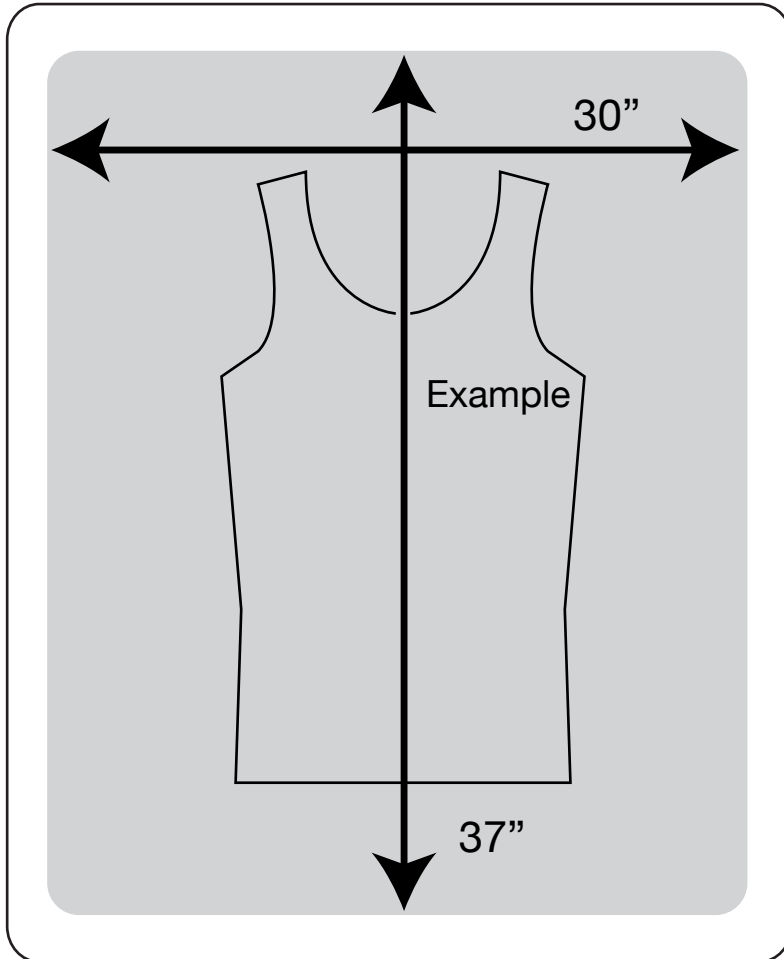

Print sizes available

Womens

Printable area

Standard

(35.6cm x 44.4cm)

Oversized

(38.1cm x 53.3cm)

Sleeves

Short sleeve

Long sleeve

Print sizes available

Mens

Printable area

Standard

(45.7cm x 61cm)

Oversized

(50.8cm, 45.7cm x 71.1cm)

AOP

(All over print)

(76.2cm, 50.8cm x 76.2cm)

(94cm, 50.8cm x 58.4cm)

Print sizes available

Panel printing

Printable area

(76.2cm x 94cm)